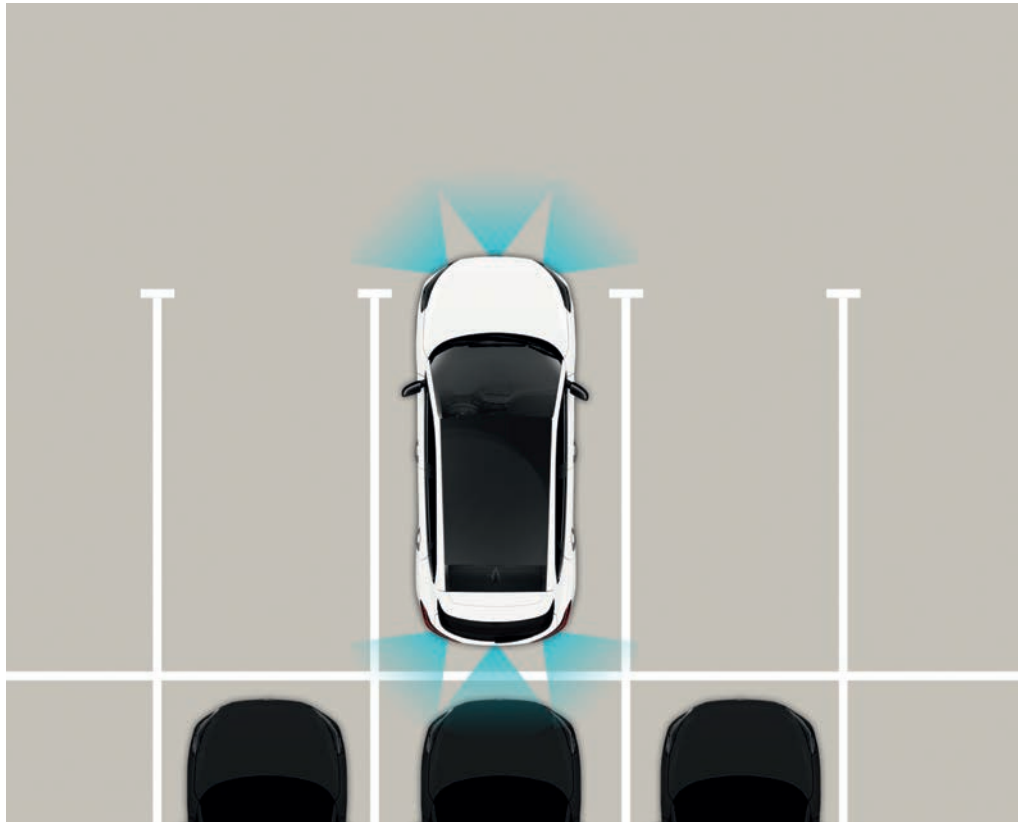

At the forefront of safety.

Advanced driving technologies offered in TUCSON are based on rigorous safety measures you can always rely on.

Front & Rear Parking Sensors